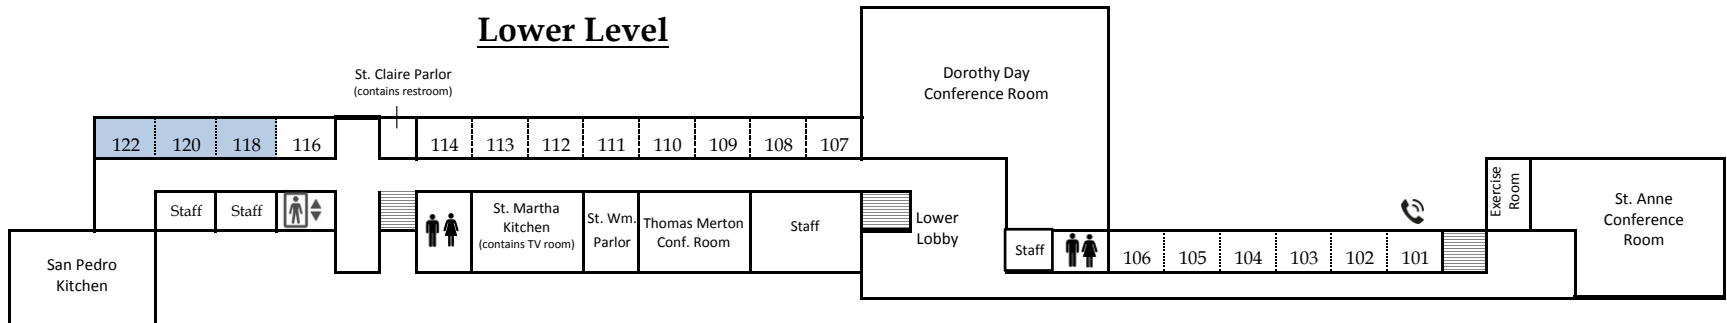

Priest Field Pastoral Center

All Hallows Hall - Building Map

Main Level

Lower Level

Map Key

-  Room with a telephone
-  Handicapped accessible room/entrance
-  Restrooms
-  Elevator
-  Single Queen Room
-  Double Twin Room

Notes

- Room 116 contains one double bed and one twin bed.
- Some rooms have adjoining doors that can be opened to make them continuous:
 - Room 219 : Room 221
 - Room 220 : Room 222
 - Room 223 : Room 225
 - Room 227 : Room 229