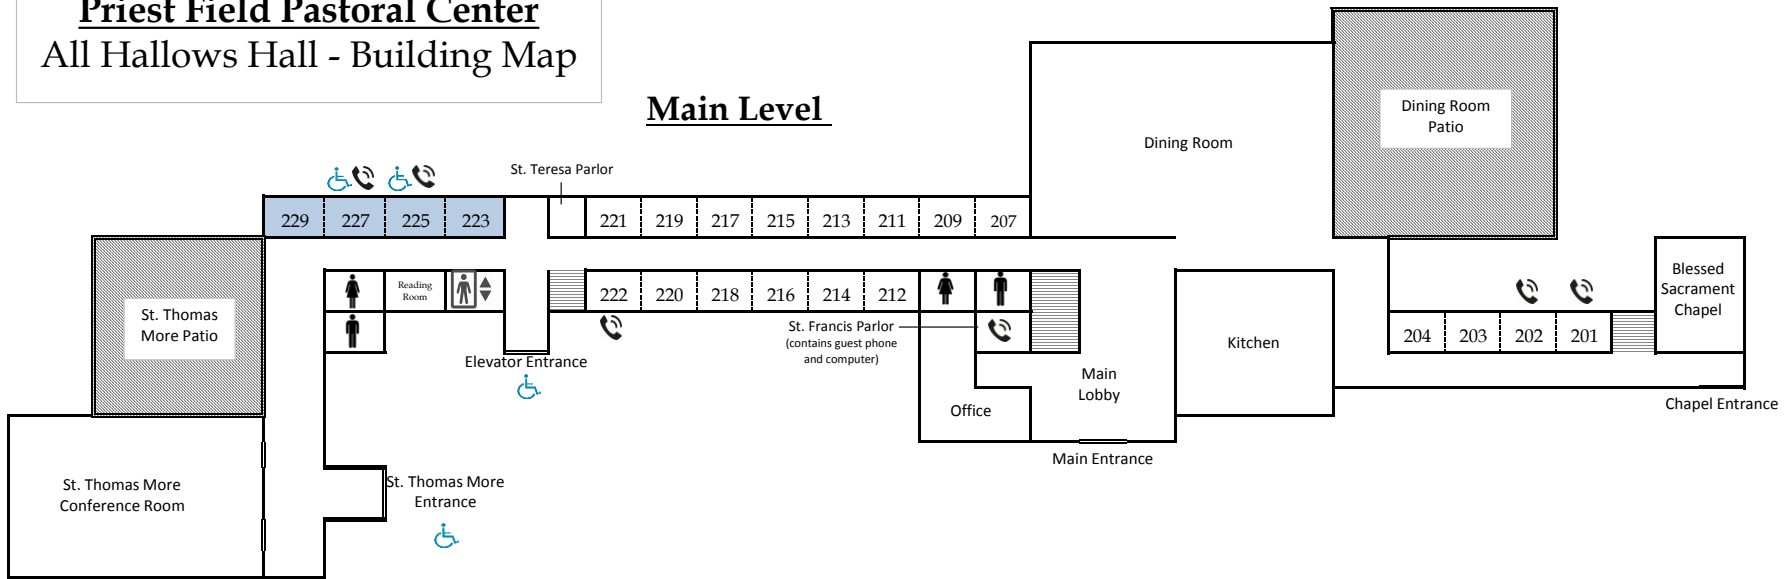

Priest Field Pastoral Center

All Hallows Hall - Building Map

Main Level

Lower Level

Map Key

-  Room with a telephone
-  Handicapped accessible room/entrance
-  Restrooms
-  Elevator
-  Single Queen Room
-  Double Twin Room

Notes

- Room 116 contains one double bed and one twin bed.
- Some rooms have adjoining doors that can be opened to make them continuous:
 - Room 219 : Room 221
 - Room 220 : Room 222
 - Room 223 : Room 225
 - Room 227 : Room 229