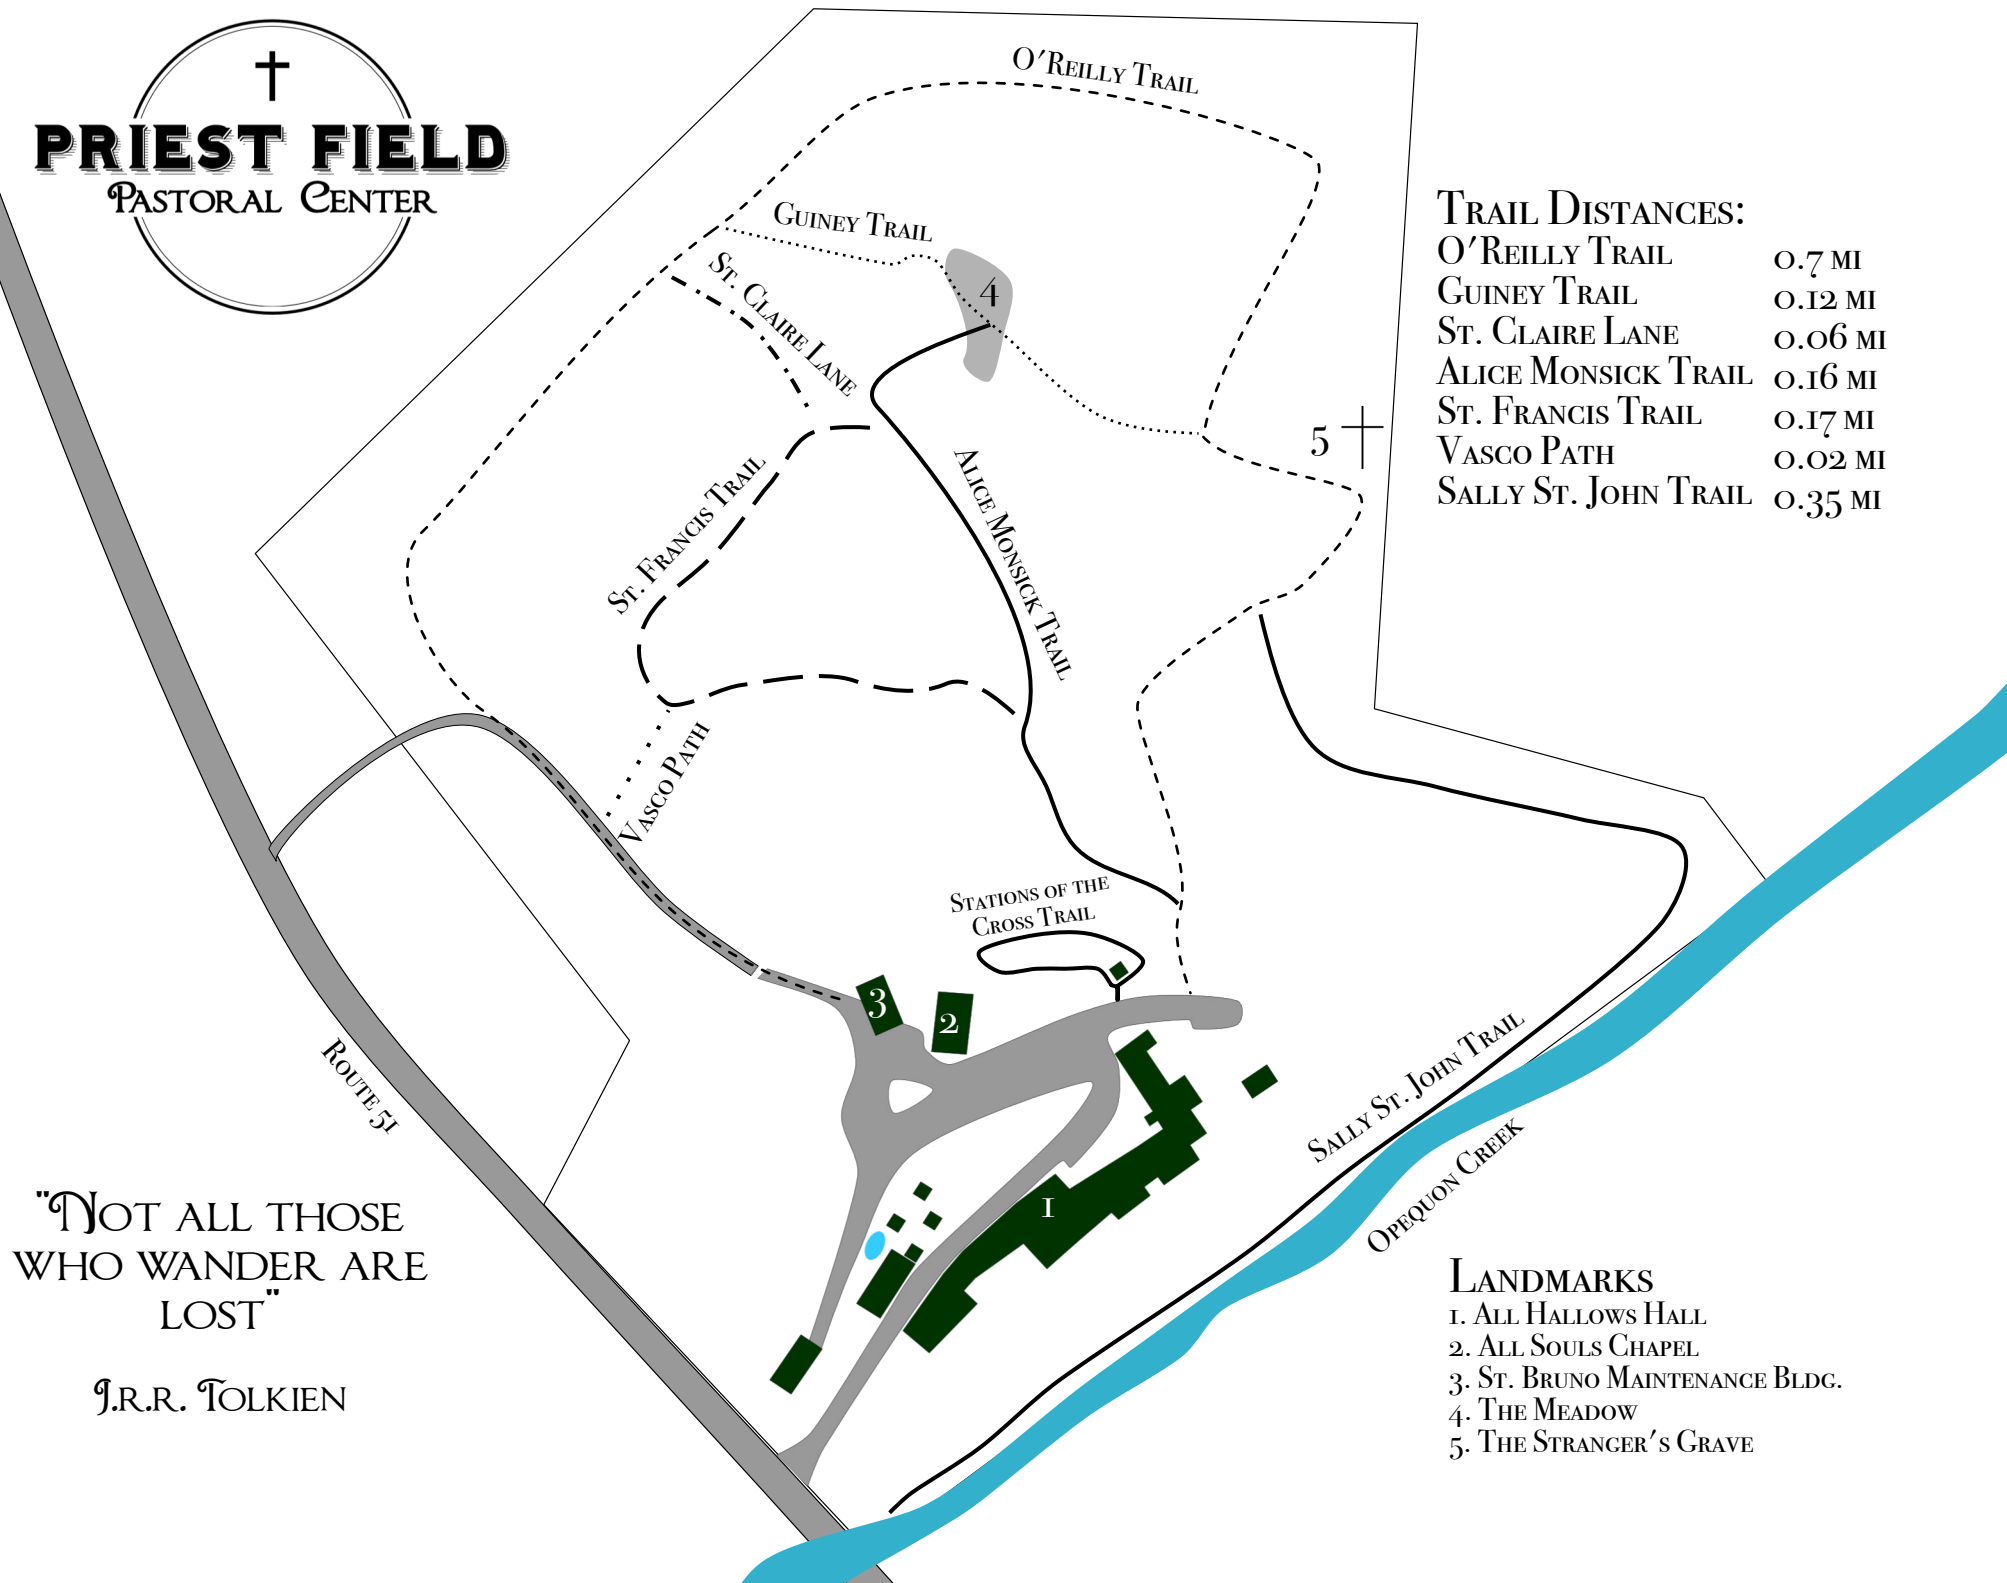

†
PRIEST FIELD
 PASTORAL CENTER

TRAIL DISTANCES:

O'REILLY TRAIL	0.7 MI
GUINEY TRAIL	0.12 MI
ST. CLAIRE LANE	0.06 MI
ALICE MONSICK TRAIL	0.16 MI
ST. FRANCIS TRAIL	0.17 MI
VASCO PATH	0.02 MI
SALLY ST. JOHN TRAIL	0.35 MI

"NOT ALL THOSE
 WHO WANDER ARE
 LOST"

J.R.R. TOLKIEN

- LANDMARKS**
1. ALL HALLOWS HALL
 2. ALL SOULS CHAPEL
 3. ST. BRUNO MAINTENANCE BLDG.
 4. THE MEADOW
 5. THE STRANGER'S GRAVE